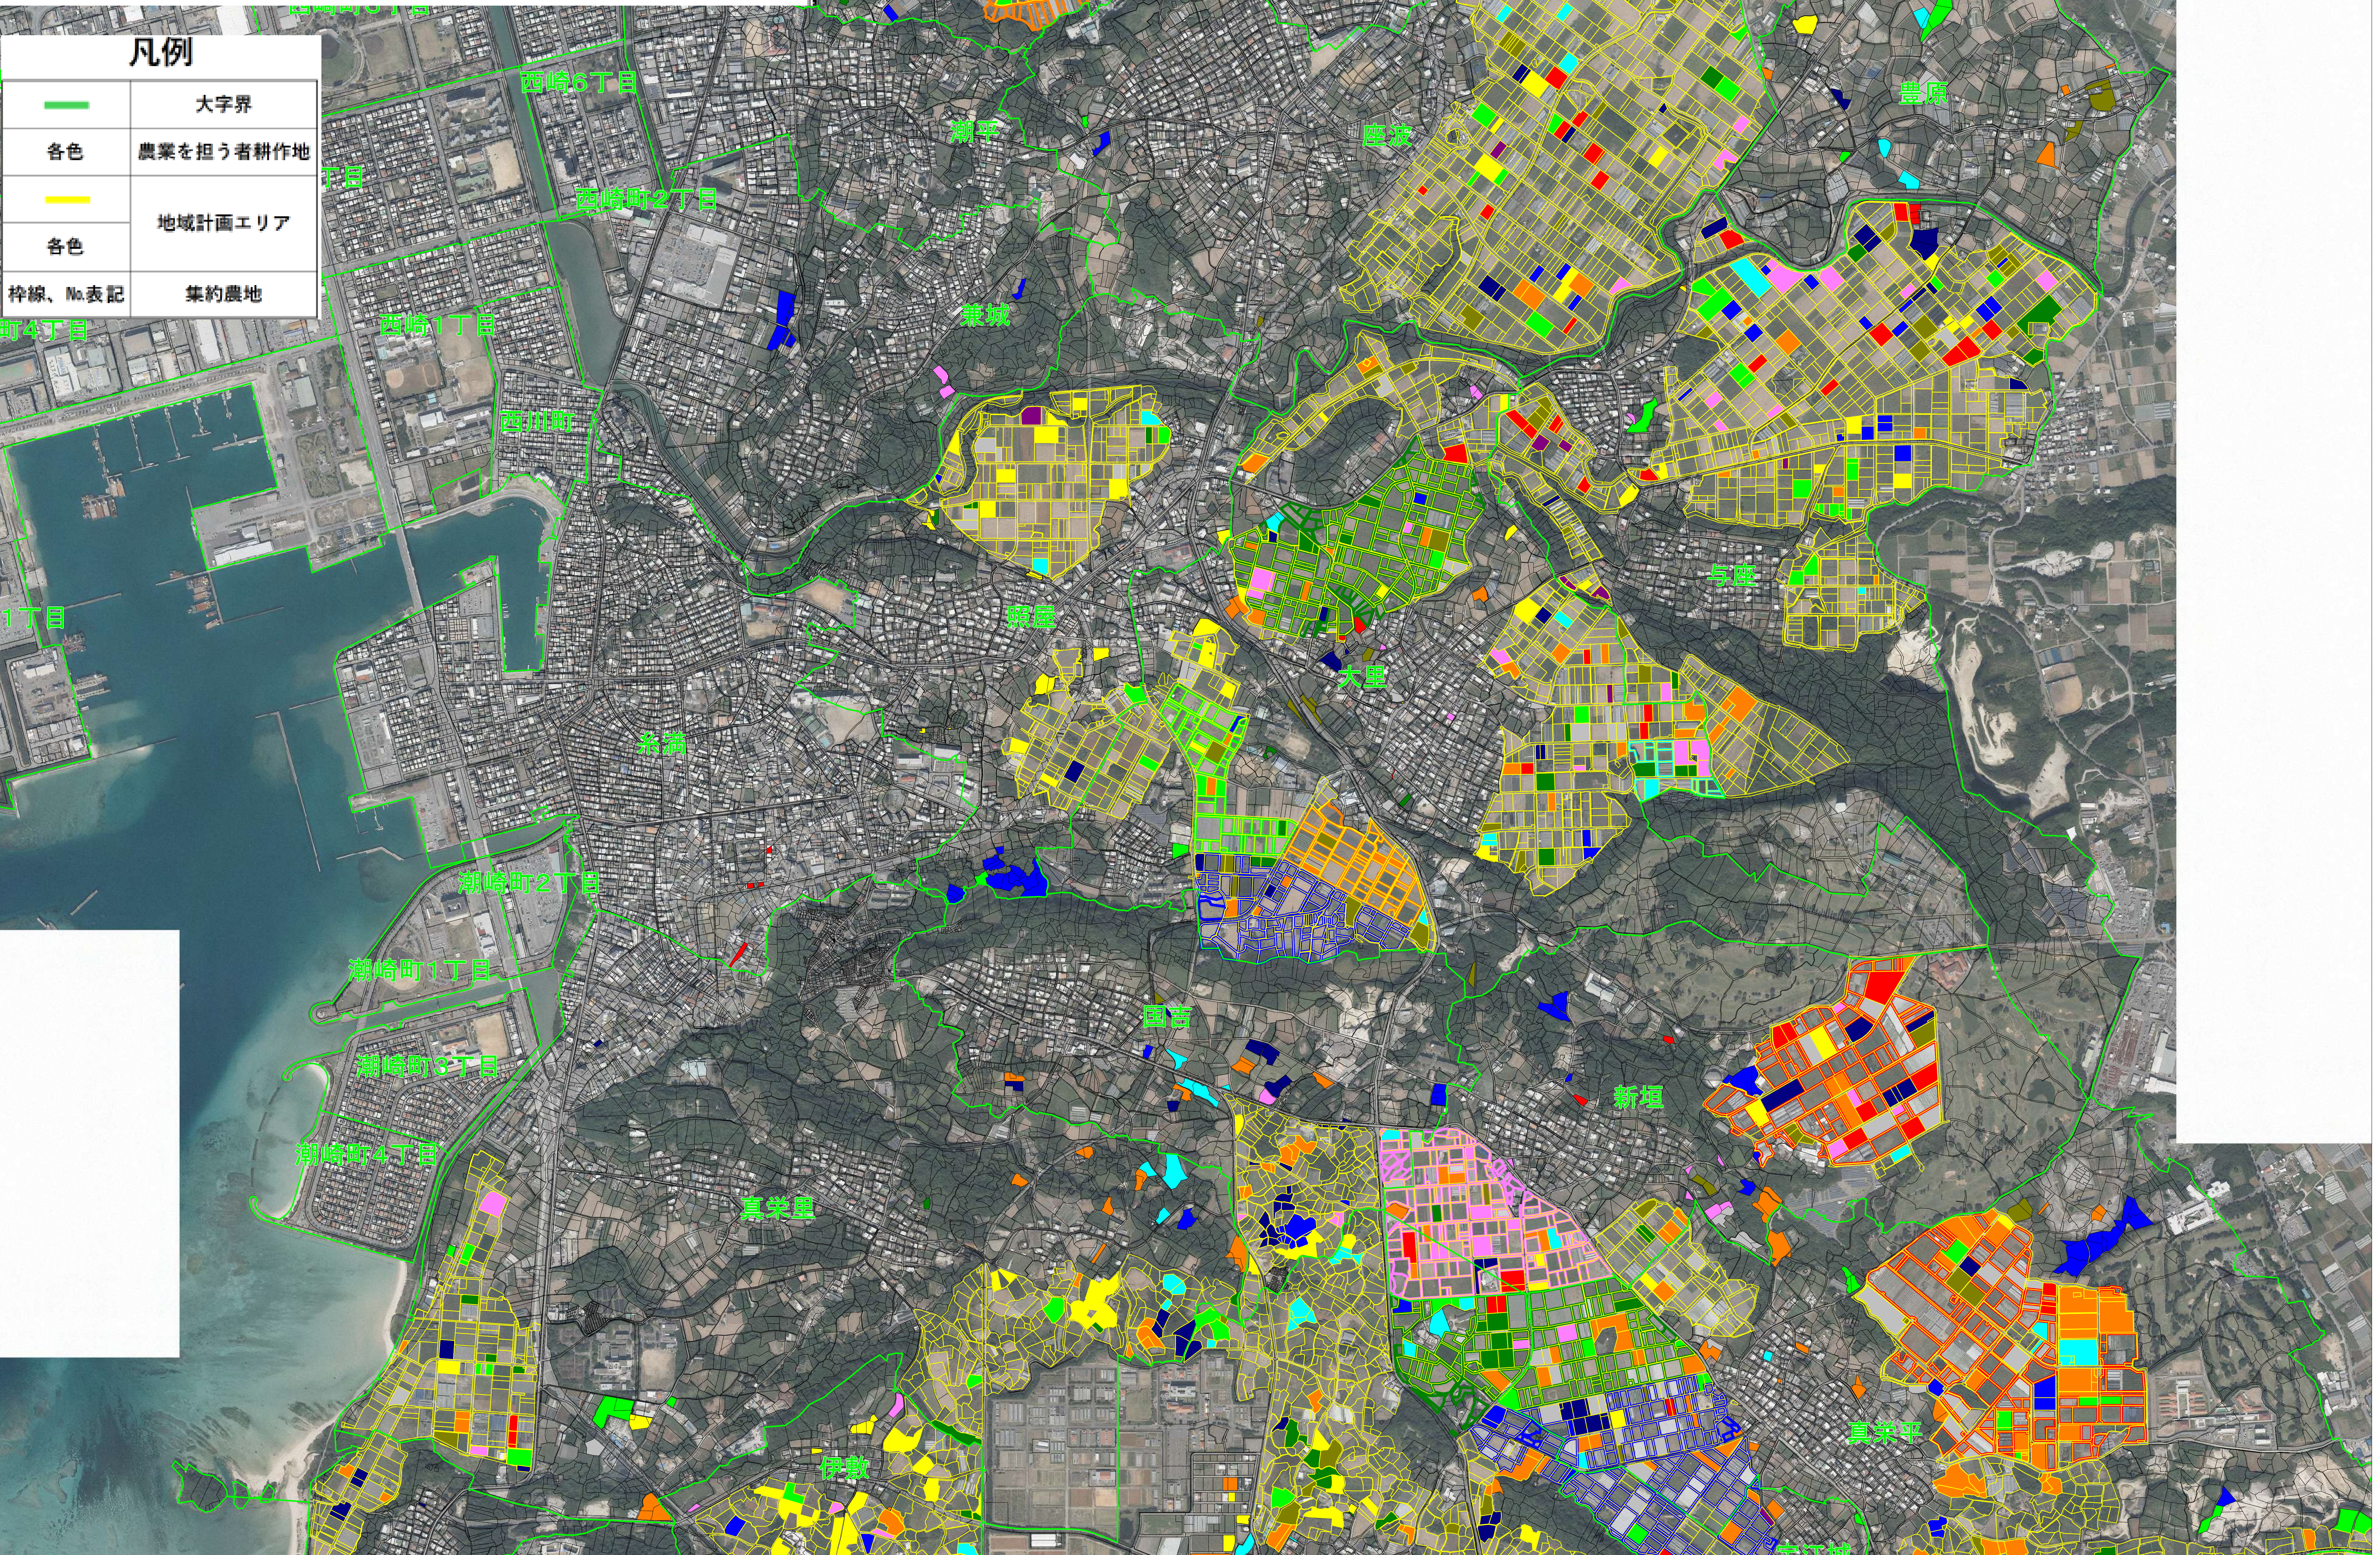

地域計画目標地図 高嶺地区

凡例	
	大字界
	農業を担う者耕作地
	地域計画エリア
	集約農地

No. 100 No. 101 No. 102 No. 103 No. 104 No. 105 No. 106 No. 107 No. 108 No. 109 No. 110 No. 111 No. 112 No. 113 No. 114 No. 115 No. 116 No. 117 No. 118 No. 119 No. 120 No. 121 No. 122 No. 123 No. 124 No. 125 No. 126 No. 127 No. 128 No. 129 No. 130 No. 131 No. 132 No. 133 No. 134 No. 135 No. 136 No. 137 No. 138 No. 139 No. 140 No. 141 No. 142 No. 143 No. 144 No. 145 No. 146 No. 147 No. 148 No. 149 No. 150 No. 151 No. 152 No. 153 No. 154 No. 155 No. 156 No. 157 No. 158 No. 159 No. 160 No. 161 No. 162 No. 163 No. 164 No. 165 No. 166 No. 167 No. 168 No. 169 No. 170 No. 171 No. 172 No. 173 No. 174 No. 175 No. 176 No. 177 No. 178 No. 179 No. 180 No. 181 No. 182 No. 183 No. 184 No. 185 No. 186 No. 187 No. 188 No. 189 No. 190 No. 191 No. 192 No. 193 No. 194 No. 195 No. 196 No. 197 No. 198 No. 199 No. 200